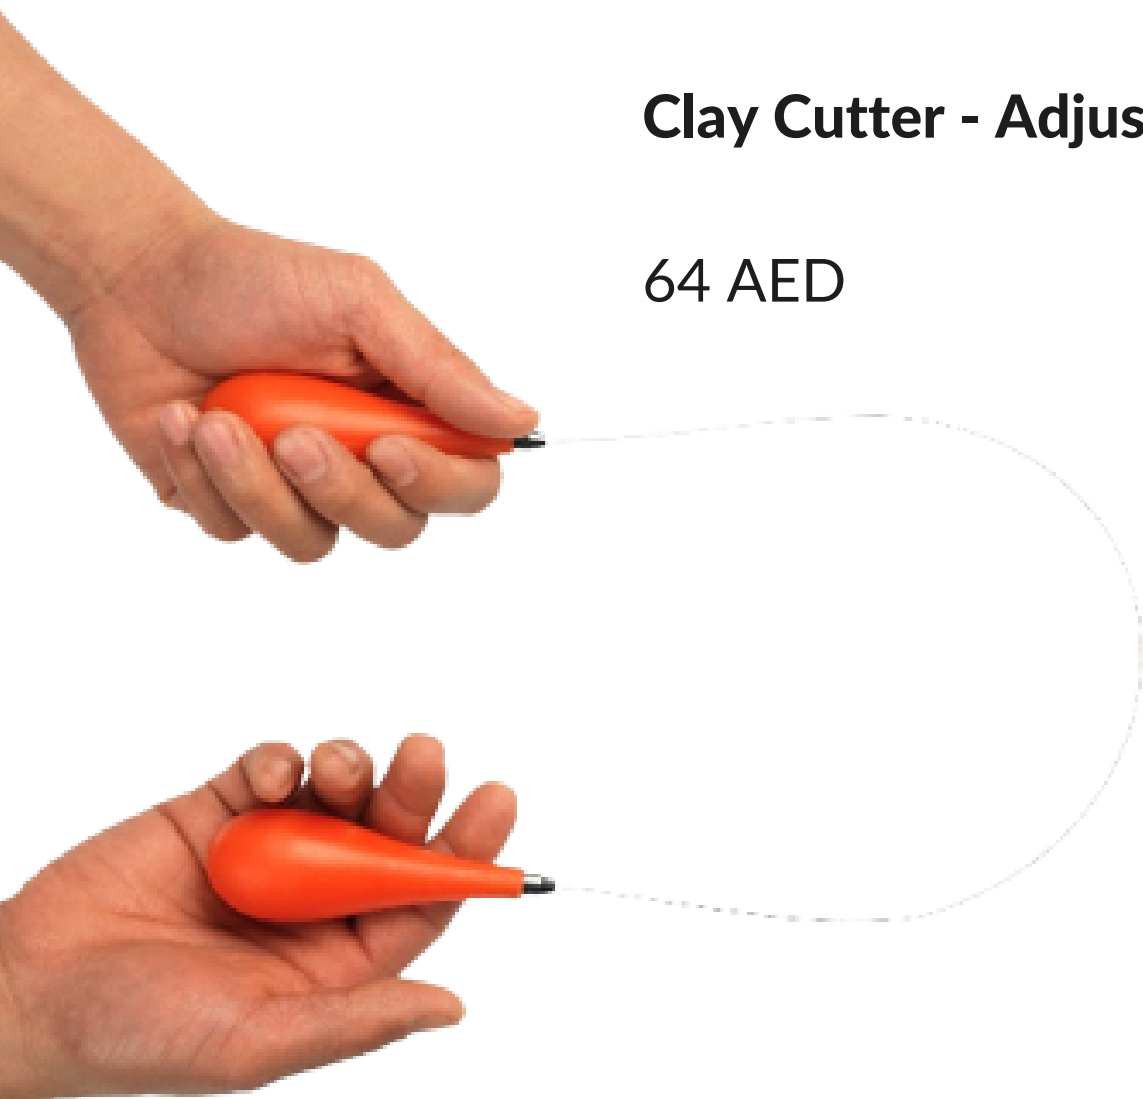

Stainless Rib 2C

22 AED

PRO Cutting Wire 'Perfect'

30 AED

PRO Cutting Wire 'Excellent'

30 AED

Clay Cutter - Adjustable

64 AED