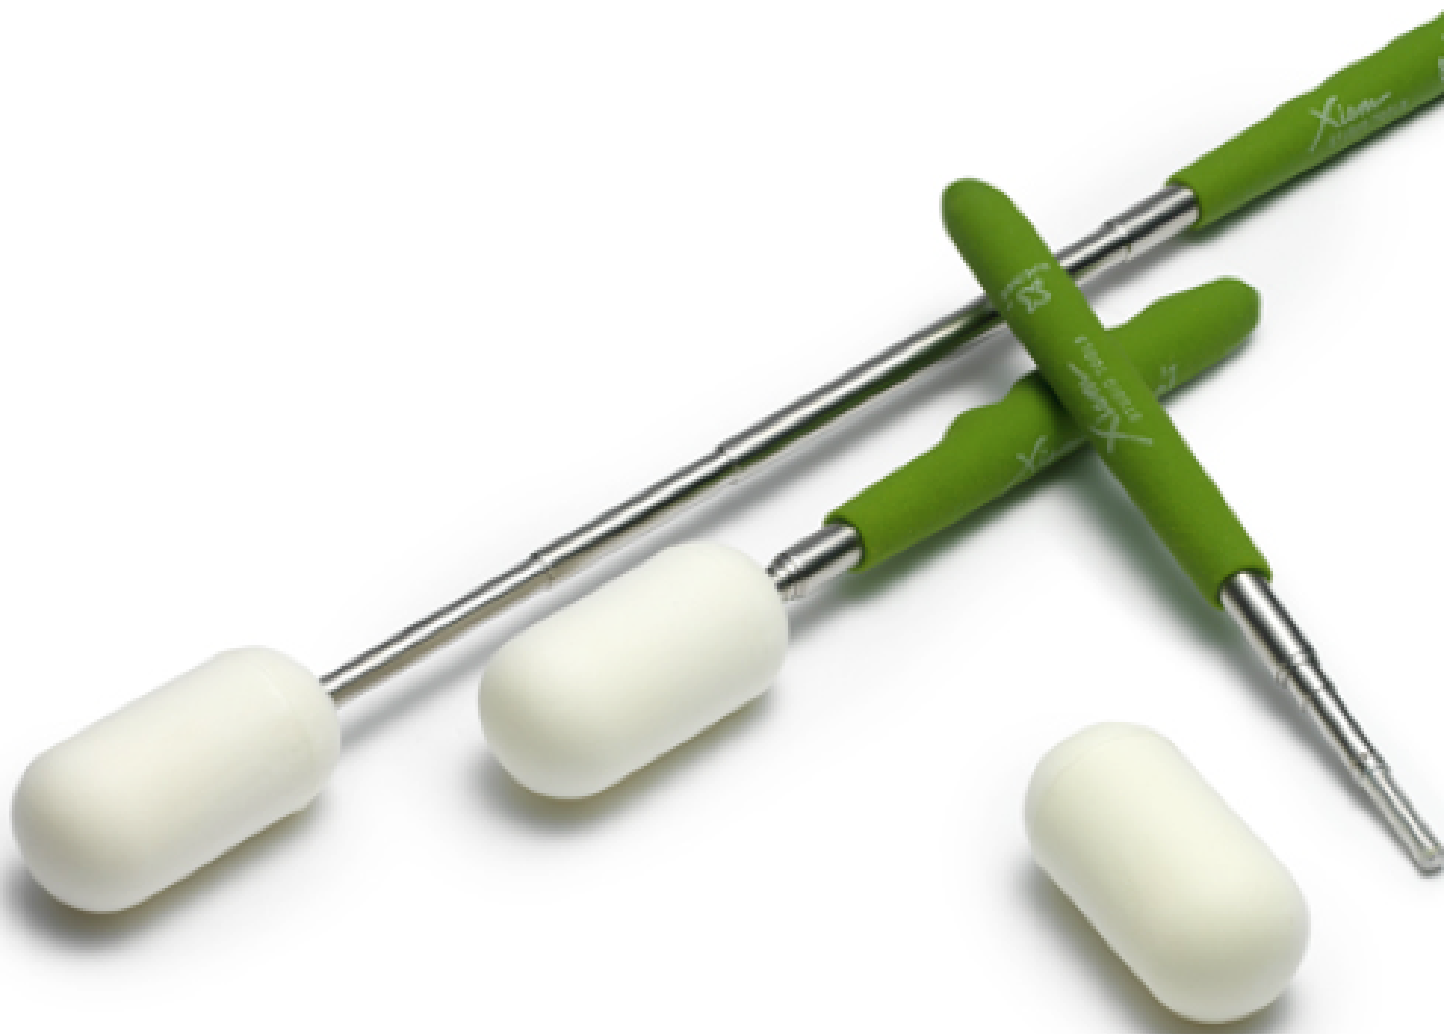

X-Sponge II

65 AED

Replacement Sponges

44 AED